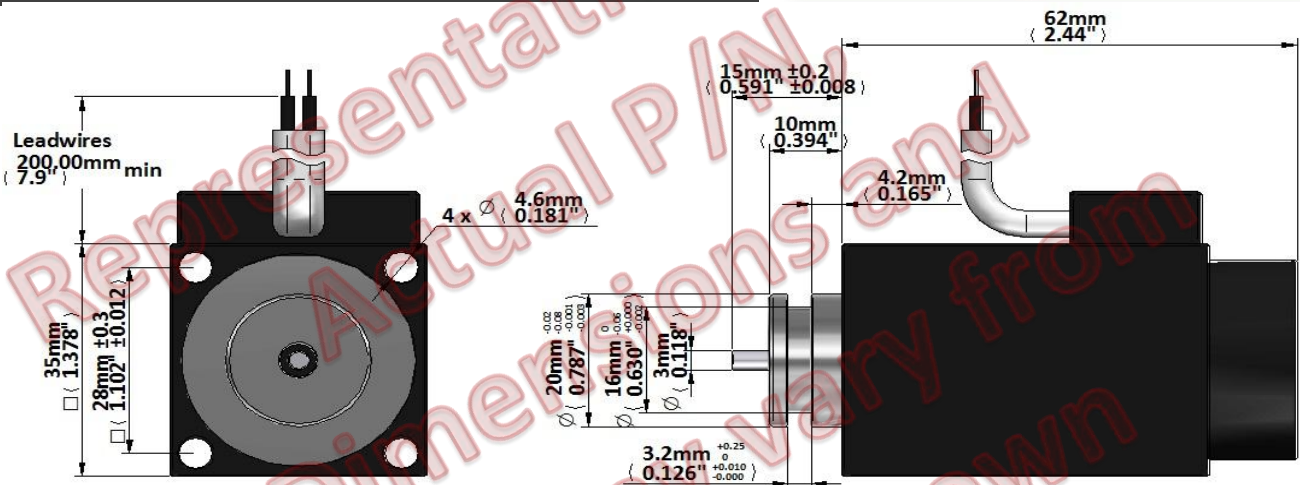

GEEPLUS

PS35SX-0203

Specifications

Parameter	Value
Rated Voltage	24 Volts
Current	0.6 Amps Max
Resistance	22 Ω
Nominal Power	7.9 Watts
Insulation Class	Class F (155°C)
Rated Pressure	0.35 MPa / 50PSI
Burst Pressure	1.03MPa / 150PSI
Dielectric Strength	AC 1000 V, 1 minute
Insulation Resistance	>100MΩ @ DC 500V

Force (N) vs Displacement (mm)

Hysteresis @ Stroke 1mm (.04")