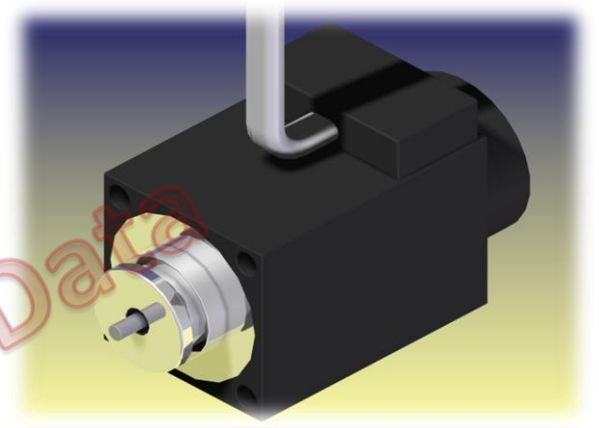

GEEPLUS

PS35SX-0203

Specifications

Parameter	Value
Rated Voltage	24 Volts
Current	0.6 Amps Max
Resistance	22 Ω
Nominal Power	7.9 Watts
Insulation Class	Class F (155°C)
Rated Pressure	0.35 MPa / 50PSI
Burst Pressure	1.03MPa / 150PSI
Dielectric Strength	AC 1000 V, 1 minute
Insulation Resistance	>100MΩ @ DC 500V

Force (N) vs Displacement (mm)

Hysteresis @ Stroke 1mm (.04")