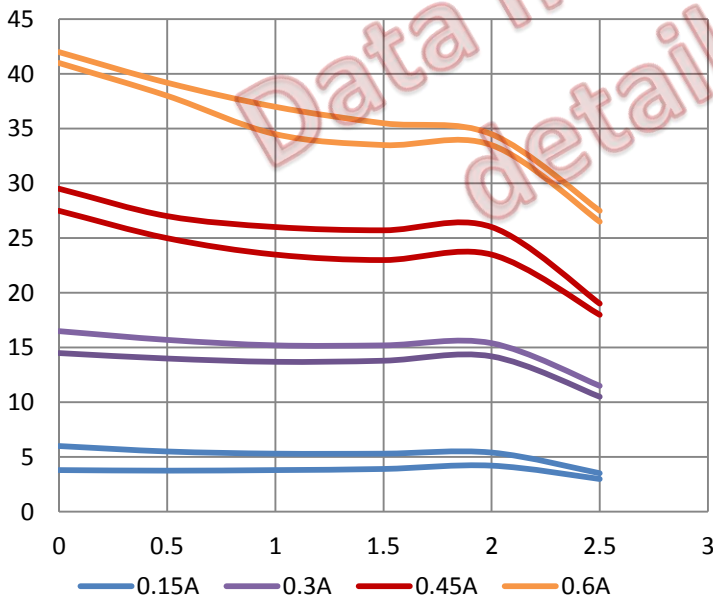

GEEPLUS

PS35SX-0203

Specifications

Parameter	Value
Rated Voltage	24 Volts
Current	0.6 Amps Max
Resistance	22 Ω
Nominal Power	7.9 Watts
Insulation Class	Class F (155°C)
Rated Pressure	0.35 MPa / 50PSI
Burst Pressure	1.03MPa / 150PSI
Dielectric Strength	AC 1000 V, 1 minute
Insulation Resistance	>100MΩ @ DC 500V

Force (N) vs Displacement (mm)

Hysteresis @ Stroke 1mm (.04")